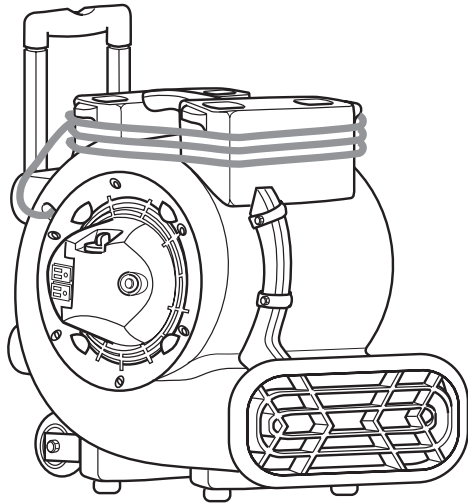

ProTeam®
The Vacuum Company