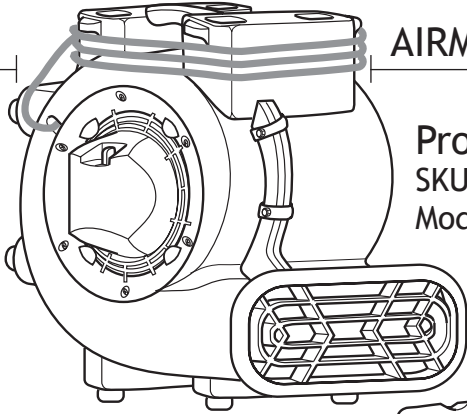

OWNER'S MANUAL

AIRMOVER / CARPET DRYER

ProBlitz™
SKU: 107132
Model: 1071320

ProBlitz™ XP
SKU: 107596
Model: 1075960